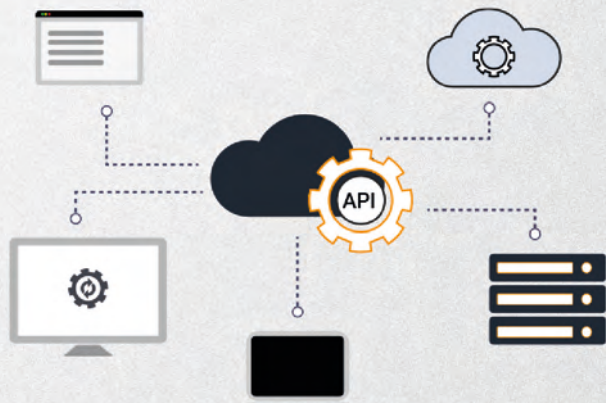

API FOR 3RD PARTY INTEGRATIONS

Simplify data transfer from third party applications, machines and surveying equipment.